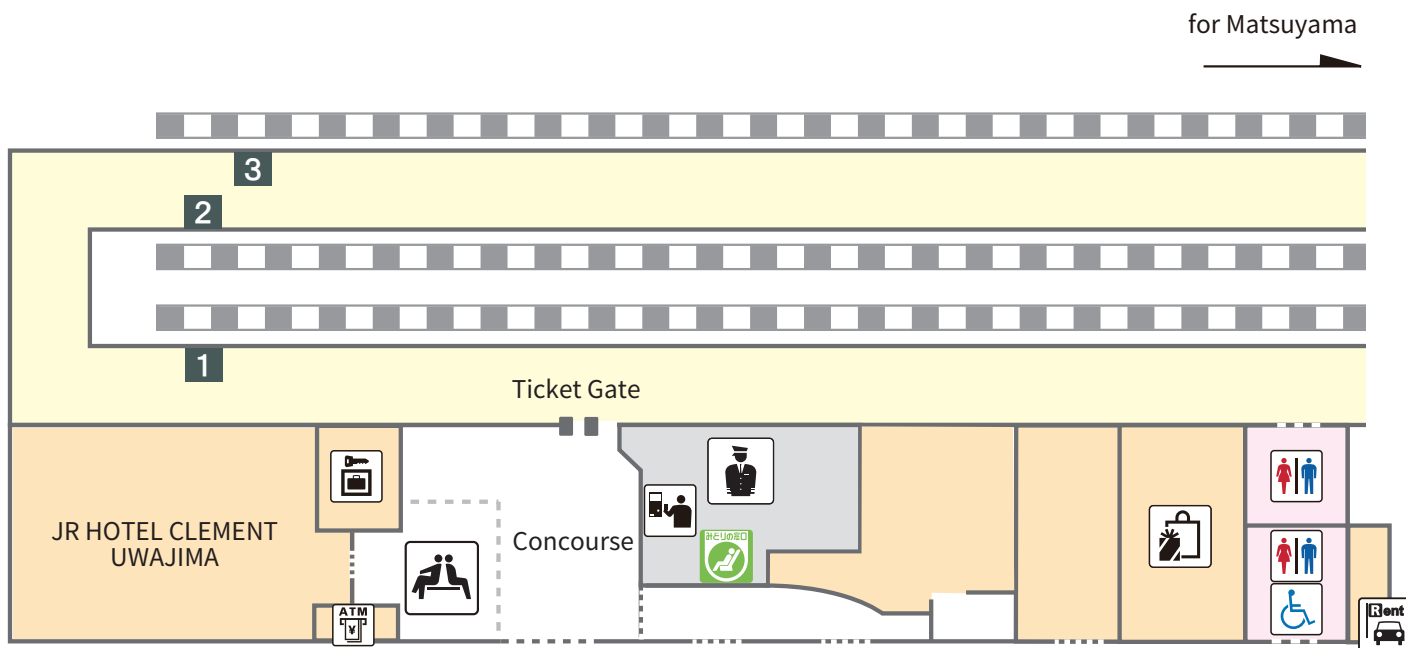

# Uwajima station

- |  |  |   |   |
|--|--|---|---|
|  Coin lockers   |  Ticket machine |  Green Tickets Counter |  Restroom            |
|  Lounge         |  ATM            |  JR Rent-A-Car         |  Accessible facility |
|  Station Office |  1~3 Platform   |   |   |