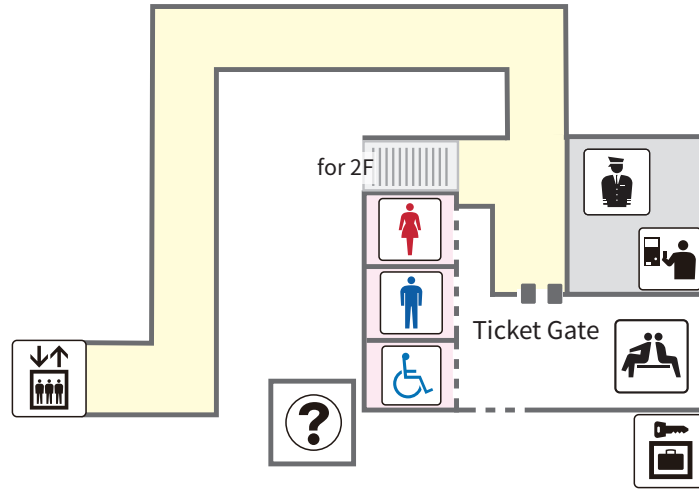

Uchiko station

1F

2F

3F

Elevator

Coin lockers

Stairs

Restroom

Tourism information center

Ticket machine

Lounge

Accessible facility

Station Office

1~3 Platform