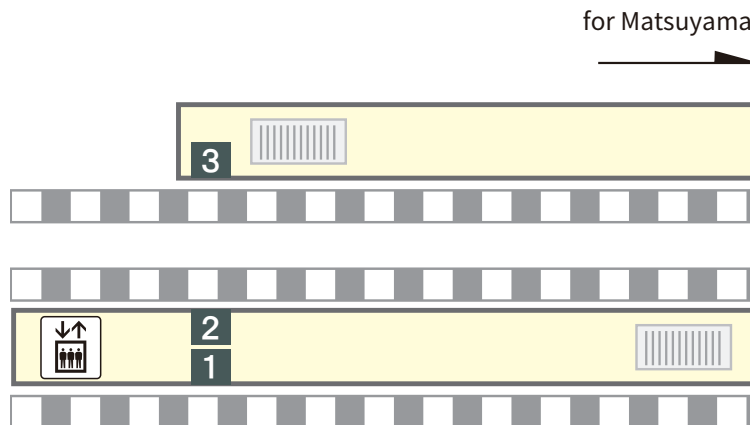

Uchiko station

1F

2F

3F

Elevator

Coin lockers

Stairs

Restroom

Tourism information center

Ticket machine

Lounge

Accessible facility

Station Office

1~3 Platform