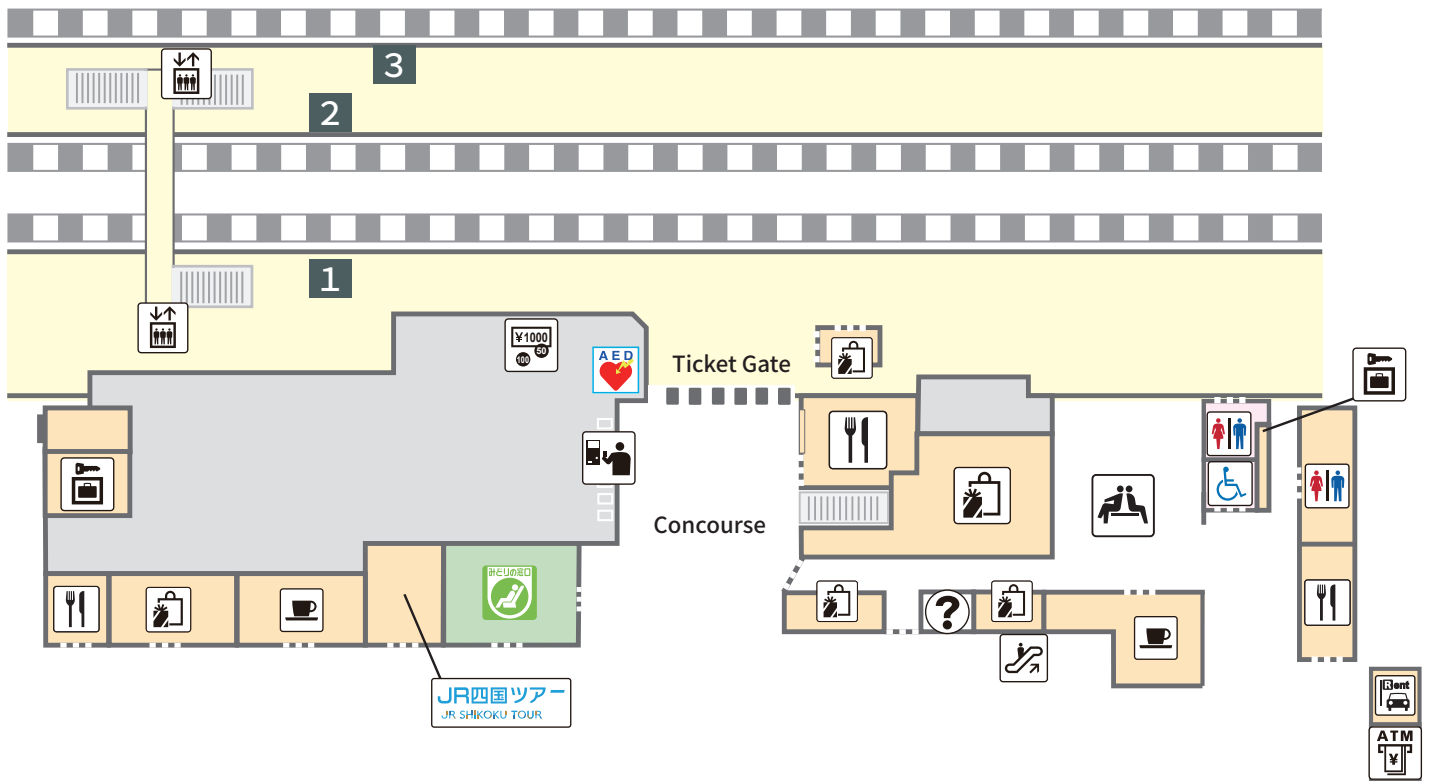

Matsuyama station

for Takamatsu

Escalator

Coin lockers

Fare Adjustment

Restroom

Elevator

Ticket machine

Stairs

Accessible facility

Tourism information center

ATM

Green Tickets Counter

AED

JR Rent-A-Car

Lounge

1~3 Platform

JR SHIKOKU TOUR

JR Shikoku Tour Matsuyama Branch (JR Shikoku Travel Service Center)