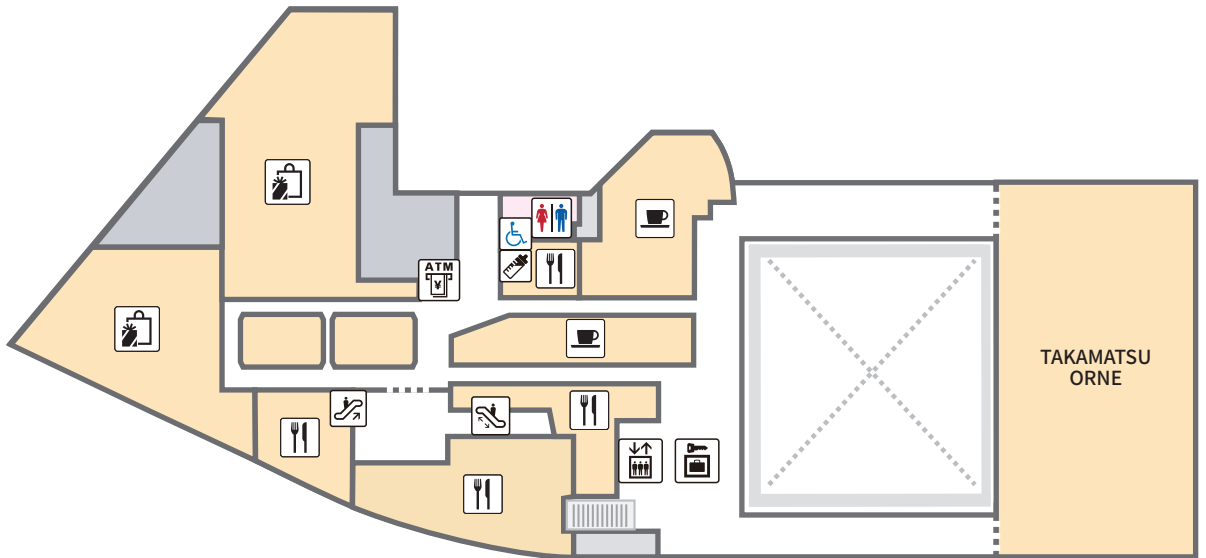

Takamatsu station

1F

JR Shikoku Tour Takamatsu Branch (former WARP Takamatsu Branch) has moved to the 3rd floor of TAKAMATSU ORNE.

2F

- | | | | |
|----------------------------|----------------|-----------------------|---------------------|
| Escalator | Coin lockers | Fare Adjustment | Restroom |
| Elevator | Ticket machine | Stairs | Accessible facility |
| Tourism information center | ATM | Green Tickets Counter | AED |
| Nursery | 1~9 Platform | Cafe | JR Rent-A-Car |
| Lunch Box | Restaurant | Shopping | |

Express reserved ticketing machine