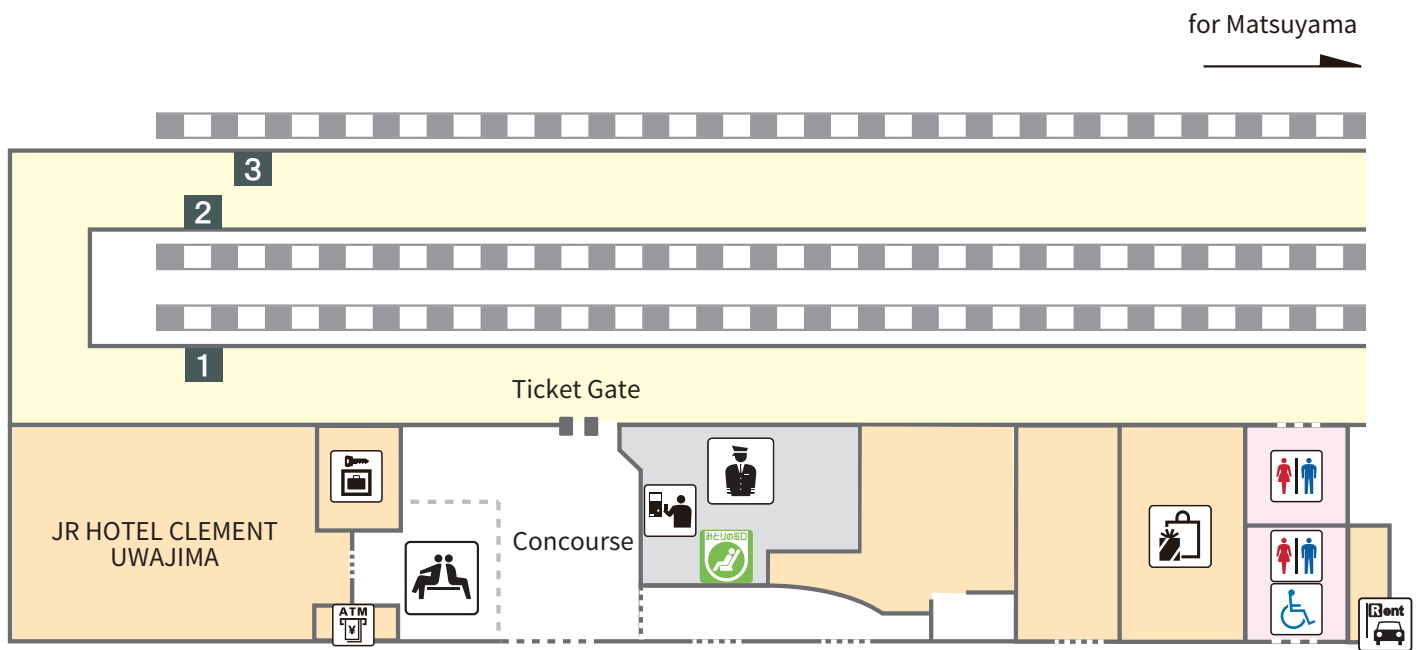

Uwajima station

- | | | | |
|----------------|----------------|-----------------------|---------------------|
| Coin lockers | Ticket machine | Green Tickets Counter | Restroom |
| Lounge | ATM | JR Rent-A-Car | Accessible facility |
| Station Office | 1~3 Platform | | |