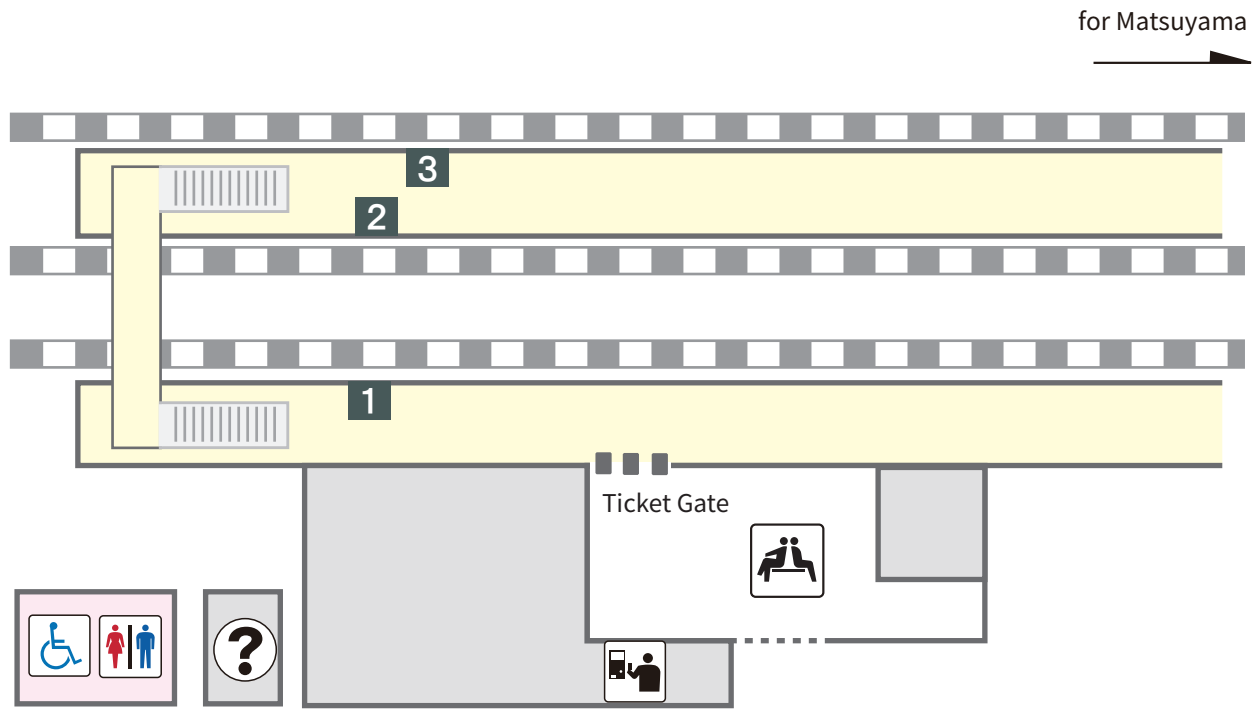

Iyo-Ōzu station

Tourism information center

Ticket machine

Stairs

Restroom

Lounge

Accessible facility

1 ~ 3 Platform