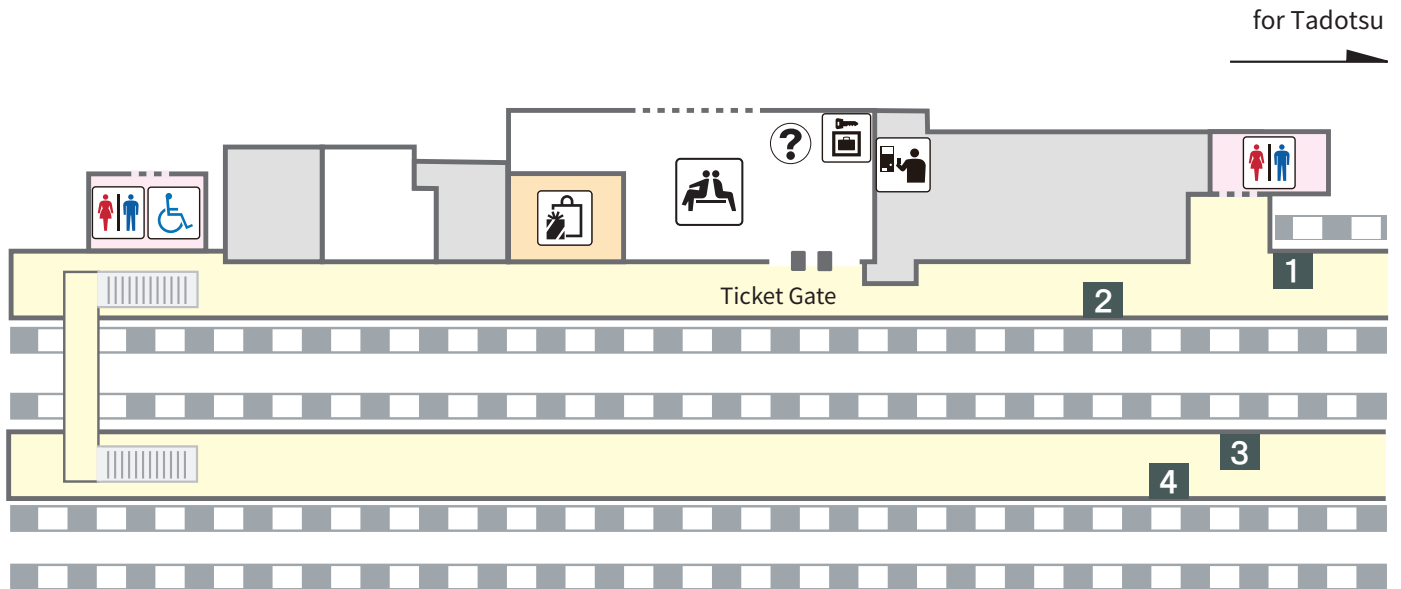

# Kotohira station

 Tourism information center

 Coin lockers

 Accessible facility

 Restroom

 Ticket machine

 Stairs

**1 ~ 4** Platform

 Lounge